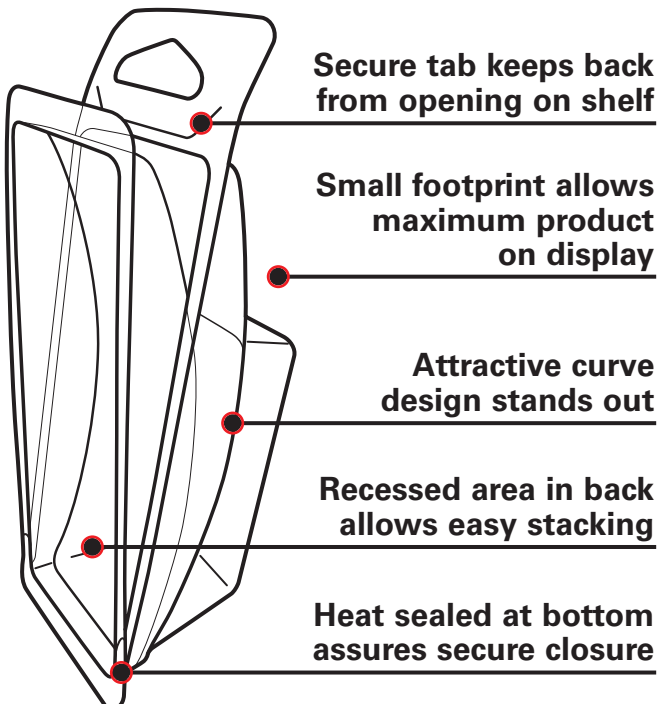

Innovative packaging helps customers locate correct product quickly.

Easy-to-follow "Connects to" connector type in English and Canadian French text at top of package

Large easy-to-read icons indicate connector type

Manufacturer listed and KolorKeyed prominently along left-hand side

Hangs & Stacks!

Easy-to-reseal packaging

Prominate Original Equipment Select Products identifier logo

Easy-to-identify mating connector

Prop 65 warning